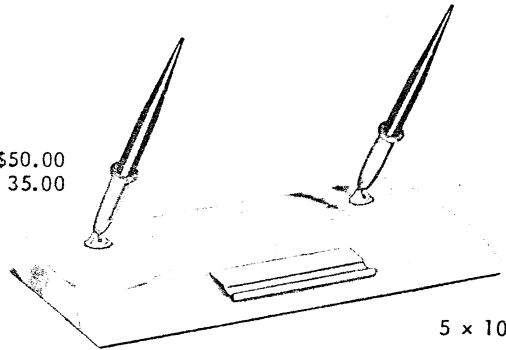

SHEAFFER'S NEW DESK SET LINE

5002J
JET CRYSTAL
With (2) 121SKD White Dot Pens $50.00
With 5SKD Pen, Pencil or ballpoint (any two) 35.00

5 x 10"

5007S
SPANISH ONYX
With B121SKD White Dot Pen $50.00
With B5SKD Pen, pencil or ballpoint 42.50
(Includes No. 590-40 Hour Perpetual Date Clock)

4 x 7 1/2"

5008M
MEXICAN ONYX
With (2) B121SKD White Dot Pens $50.00
With B5SKD Pen, pencil or ballpoint (any two) .. 35.00

5 x 10"

4 1/2 x 7"

5009J
JET CRYSTAL (Illustrated)
With 121SKD White Dot Pen $50.00
With 5SKD Pen, pencil or ballpoint 42.50
(Includes No. 590-40 Hour Perpetual Date Clock)

4 x 7 1/2"

5009M
MEXICAN ONYX
With B121SKD White Dot Pen $50.00
With B5SKD Pen, pencil or ballpoint 42.50
(Includes No. 590-40 Hour Perpetual Date Clock)

5010G
BRAZILIAN ONYX
With (2) 121SKD White Dot Pens $50.00
With 5SKD Pen, pencil or ballpoint (any two) 35.00